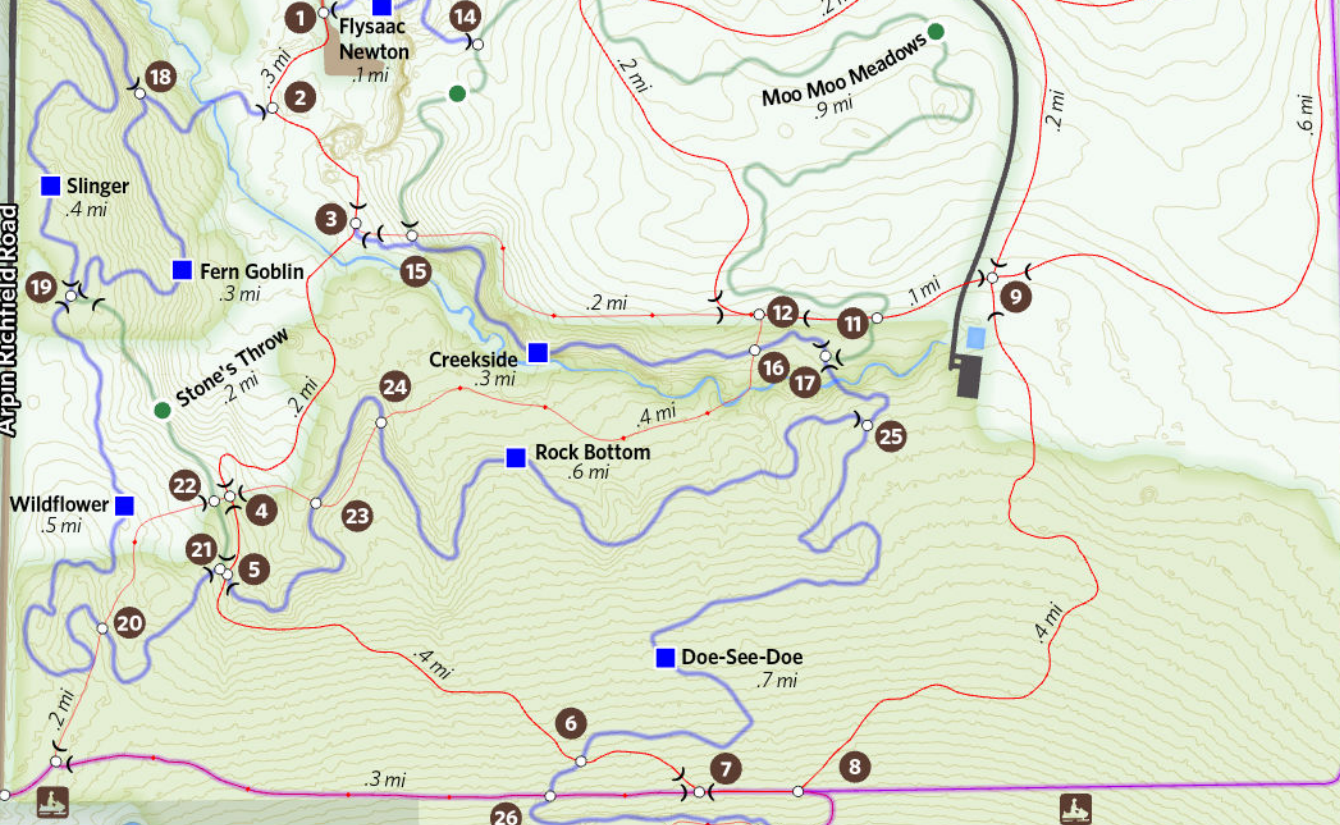

<= To Bethel (.8 miles)

To Arpin (1.4 miles) =>

### County Highway N

7141 County Highway N

7091 County Highway N  
Future Trailhead

Arpin Richfield Road

### Trail Map

#### Snowmobile Trails

Bluff Drive

6990 Bluff Drive  
South Entrance